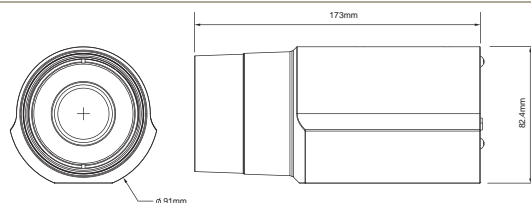

## 3 Megapixel / H.264 / 1080P Real-Time / D-WDR

- 3 Megapixel 1/4" CMOS Sensor in High Resolution
- H.264/MJPEG Dual Codec & Streaming simultaneously
- Fixed Lens 3.6mm F1.8
- QXGA (2048x1536@22fps) / 1080P(1920x1080@30fps)
- Digital I/O for External Sensor and Alarm
- Mechanical ICR
- Built-in IR Illuminator
- Digital Powerful WDR
- 3D Noise Reduction
- 2 Way Audio Supported
- Intelligent Video Analytics
- PoE Power Over Ethernet IEEE802.3af (Option)
- Micro SD Card Supported (SDHC up to 32GB)

### Dimension Diagram