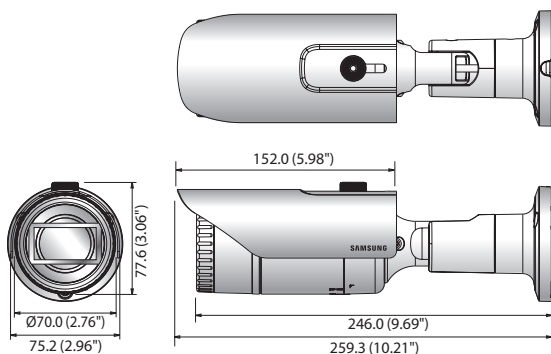

Dimensions

Unit : mm (inch)

QNO-7080R

VIDEO	
Imaging Device	1/3" 4M CMOS
Total Pixels	2,720(H) x 1,536(V)
Effective Pixels	2,688(H) x 1,520(V)
Scanning System	Progressive
Min. Illumination	Color : 0.15Lux (30IRE), B/W : 0Lux (IR LED on)
LENS	
Focal Length (Zoom Ratio)	2.8 ~ 12mm (4.3x) motorized varifocal
Max. Aperture Ratio	F1.4
Angular Field of View	H : 109.7° ~ 26.0° / V : 60.8° ~ 15.2° / D : 131.3° ~ 30.1°
Min. Object Distance	0.5m (1.64ft)
Focus Control	Simple focus (Motorized V/F) / Manual, Remote control via network
Lens Type	DC auto iris
Mount Type	Board type
OPERATIONAL	
IR Viewable Length	30m (98.43ft)
Camera Title	Off / On (Displayed up to 20 characters per line) - W/W : English / Numeric / Special characters - China : English / Numeric / Special / Chinese characters - Common : Multi-line (Max. 5), Color (Grey / Green / Red / Blue / Black / White), Transparency, Auto scale by resolution
Day & Night	True Day & Night
Backlight Compensation	Off / BLC / WDR
Wide Dynamic Range	120dB
Digital Noise Reduction	SSNR (Off / On)
Motion Detection	Off / On (4ea polygonal zones)
Privacy Masking	Off / On (6ea rectangular zones)
Gain Control	Off / Low / Middle / High
White Balance	ATW / AWC / Manual / Indoor / Outdoor
LDC (Lens Distortion Correction)	Off / On (5 levels with min / max)
Electronic Shutter Speed	Minimum / Maximum / Anti flicker
Flip / Mirror	Flip / Mirror / Hallway view
Intelligent Video Analytics	Motion detection with metadata, Tampering, Defocus detection
Alarm I/O	Input 1 / Output 1
Alarm Triggers	Motion detection, Tampering detection, SD card error, NAS error, Alarm input, Defocus detection
Alarm Events	File upload via FTP and E-mail, Local storage recording at event, Notification via E-mail, External output
Pixel Counter	Support (Plug-in viewer only)
NETWORK	
Ethernet	RJ-45 (10/100BASE-T)
Video Compression Format	H.265, H.264, MJPEG
Resolution	2592 x 1520, 2560 x 1440 (16:9), 2304 x 1296, 1920 x 1080, 1280 x 1024, 1280 x 960, 1280 x 720, 1024 x 768, 800 x 600, 800 x 450, 720 x 576, 720 x 480, 640 x 480, 640 x 360, 320 x 240
Max. Framerate	H.265/H.264 : Max. 20fps at 4M, Max. 30fps at 2M all resolutions, MJPEG : Max. 15fps
Smart Codec	WiseStream
Video Quality Adjustment	H.265/H.264 : Target bitrate level control, MJPEG : Quality level control
Bitrate Control Method	H.265/H.264 : CBR or VBR, MJPEG : VBR
Streaming Capability	Multiple streaming (Up to 3 profiles)
Audio I/O	Line in
Audio Compression Format	G.711 u-law / G.726 selectable G.726 (ADPCM) 8KHz, G.711 8KHz, G.726 : 16Kbps, 24Kbps, 32Kbps, 40Kbps
Audio Communication	Uni-directional audio
IP	IPv4, IPv6
Protocol	TCP/IP, UDP/IP, RTP (UDP), RTP (TCP), RTCP, RTSP, NTP, HTTP, HTTPS, SSL/TLS, DHCP, PPPoE, FTP, SMTP, ICMP, IGMP, SNMPv1/v2c/v3 (MIB-2), ARP, DNS, DDNS, QoS, PIM-SM, UPnP, Bonjour
Security	HTTPS (SSL) login authentication, Digest login authentication IP address filtering, User access log, 802.1x authentication
Streaming Method	Unicast / Multicast
Max. User Access	6 users at unicast mode
Storage	micro SD/SDHC/SDXC max. 128G, NAS - Motion images recorded in the SD memory card can be downloaded - Manual recording at local PC
Application Programming Interface	ONVIF Profile S/G, SUNAPI (HTTP API)
Webpage Language	English, Korean, Chinese, French, Italian, Spanish, German, Japanese, Russian, Swedish, Portuguese, Czech, Polish, Turkish, Dutch, Hungary, Greek
Web Viewer	Supported OS : Windows 7, 8.1, 10, Mac OS X 10.9, 10.10, 10.11 Plug-in free Webviewer - Supported Browser : Google Chrome 47, MS Edge 20 Plug-in Webviewer - Supported Browser : MS Explore 11, Mozilla Firefox 43, Apple Safari 9 * Mac OS X only
Central Management Software	SmartViewer
ENVIRONMENTAL	
Operating Temperature / Humidity	-30°C ~ +55°C (-22°F ~ +131°F) / Less than 90% RH * Start up should be done at above -20°C (-4°F)
Storage Temperature / Humidity	-30°C ~ +60°C (-22°F ~ +140°F) / Less than 90% RH
Ingress Protection	IP66
Vandal Resistance	IK10
ELECTRICAL	
Input Voltage / Current	PoE (IEEE802.3af, Class3) / 12V DC
Power Consumption	Max. 8W (PoE), Max. 7W (12V DC)
MECHANICAL	
Color / Material	Dark gray / Metal
Dimensions (WxH)	$\varnothing 70.0$ x 246.0mm ($\varnothing 2.76$ " x 9.69") (Without sunshield)
Weight	750g (1.65 lb)