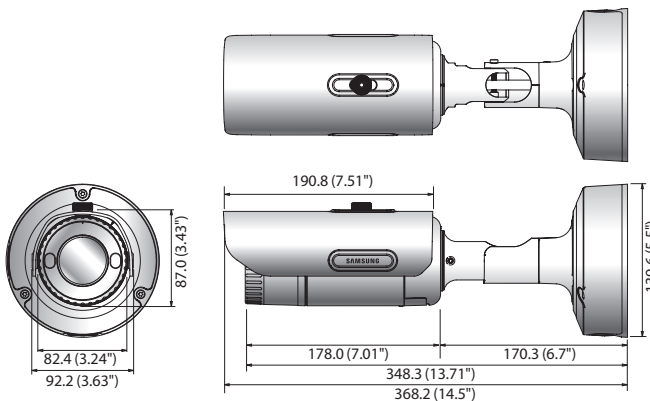

## Key Features

- Max. 12M (4000 x 3000) resolution
- Max. 20fps@12M, Max.30fps@8M
- 0.3Lux@F1.6 (Color), 0Lux (B/W : IR LED on)
- 4.5 ~ 10mm (2.2x) motorized varifocal lens
- H.265, H.264, MJPEG support
- Day & Night (ICR), WDR (120dB), Simple focus, P-Iris
- Motion detection, Defocus detection, Tampering
- SD/SDHC/SDXC memory slot (Max, 128GB), NAS, Local PC support
- Hallway view (Rotate 90° / 270°)
- WiseStream support, Digital auto tracking
- IP66, IK10, Bi-directional audio support

## Dimensions

Unit : mm (inch)